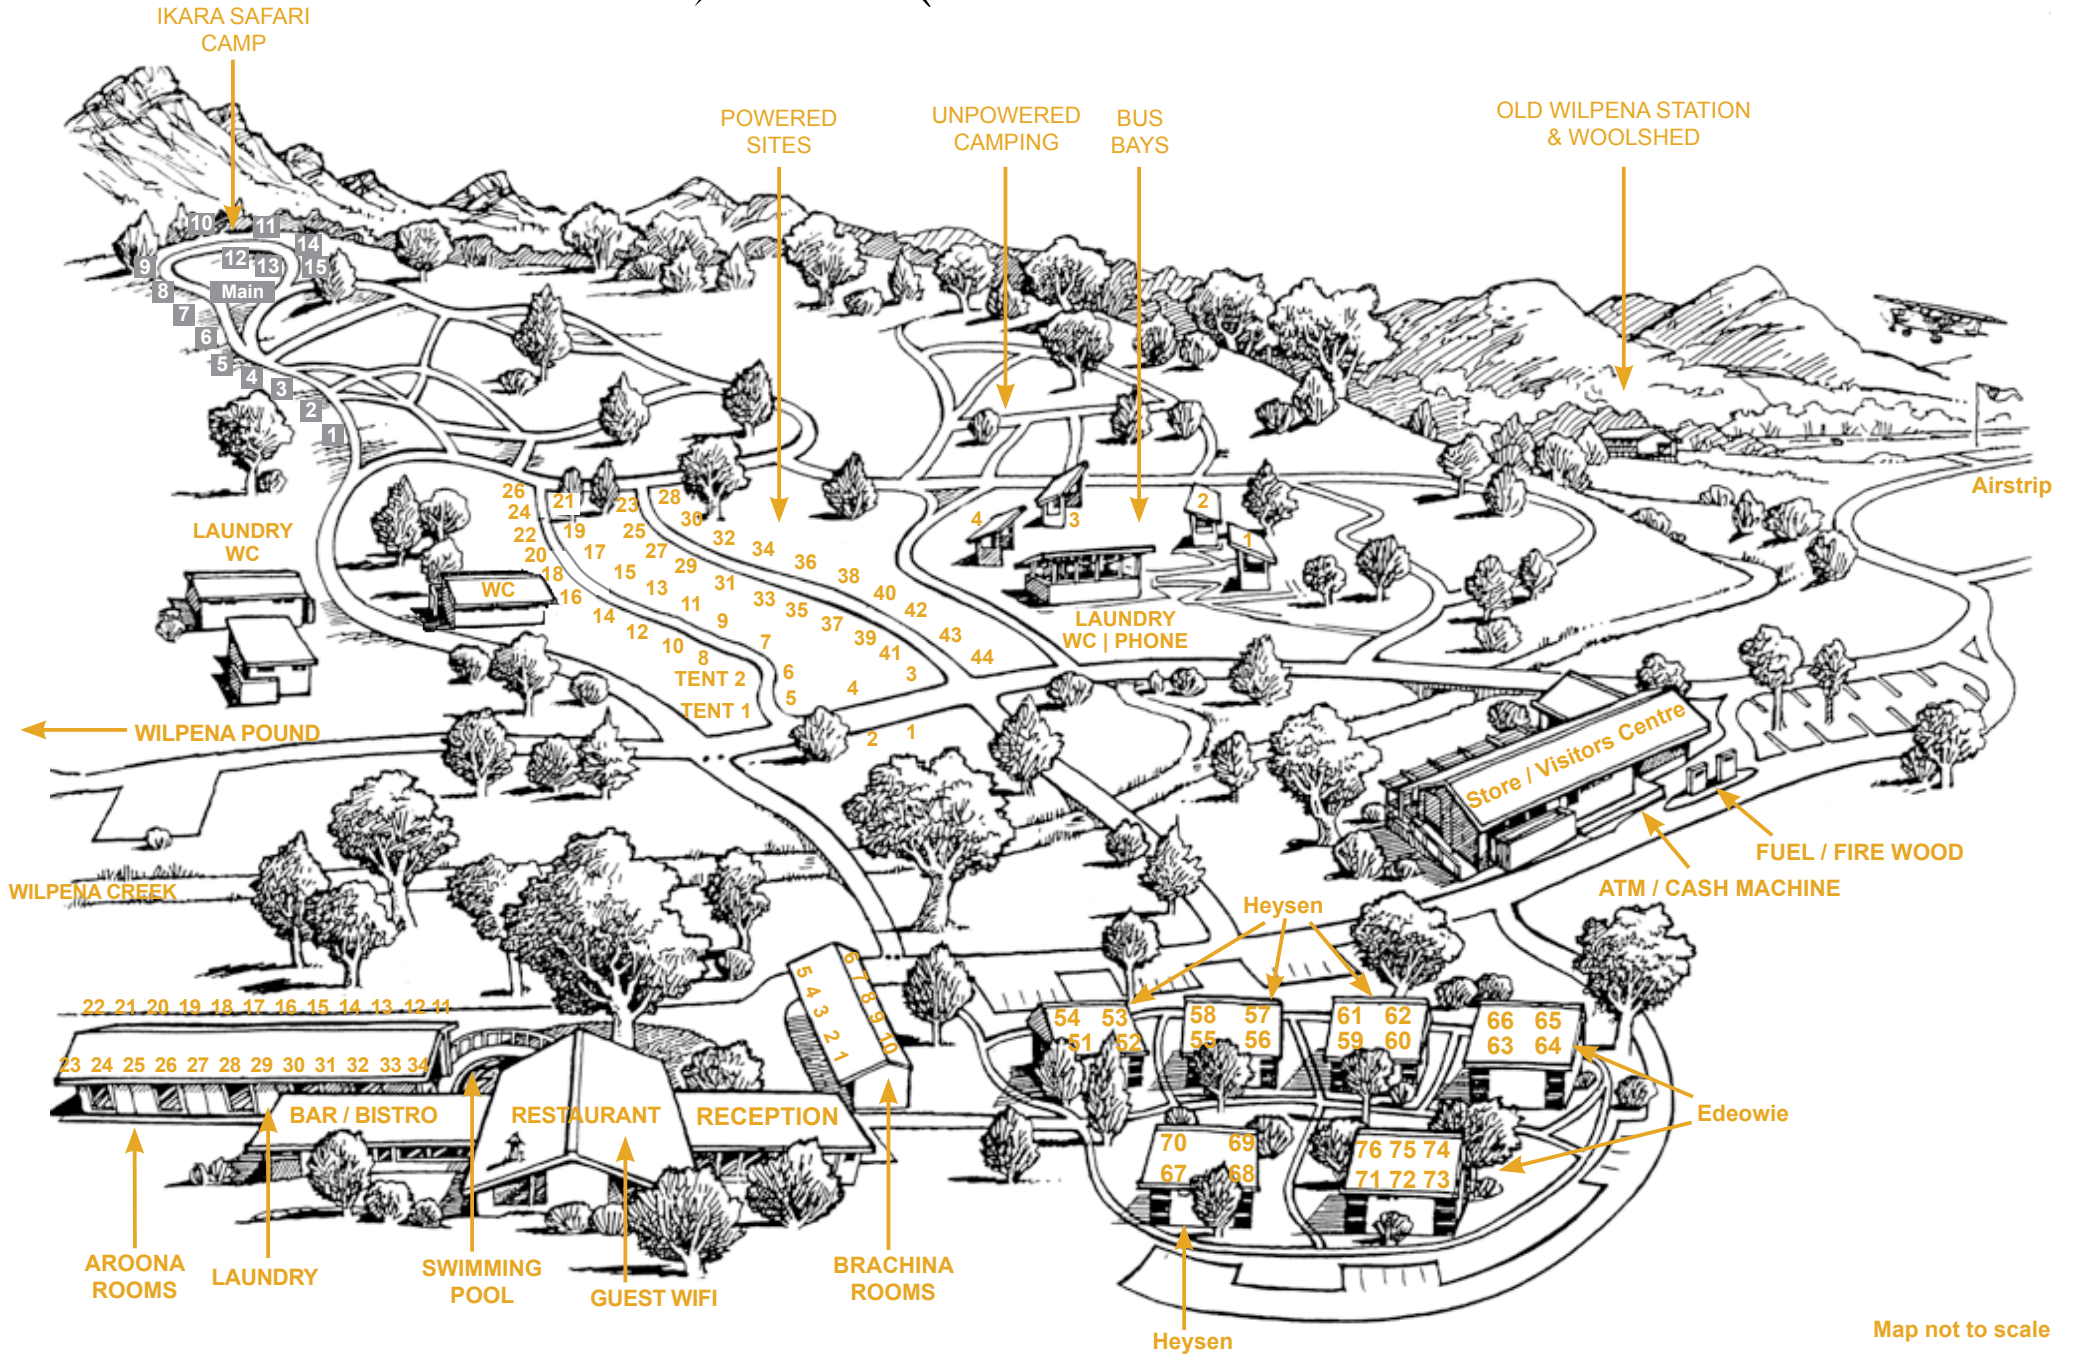

WILPENA POUND RESORT

Map not to scale